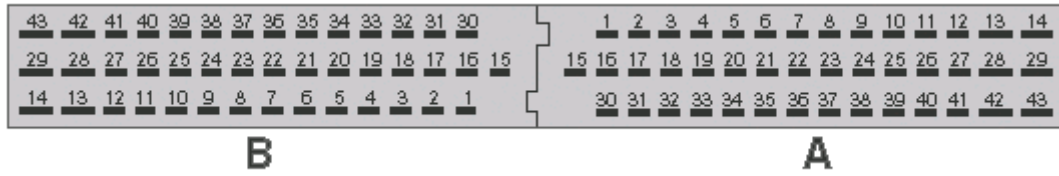

Model:

- Volvo S80 2.5TDI 140HP

wire side

connections:

<b>ECU pin number</b>	<b>Signal</b>	<b>Wire colour in box harness</b>
A13	Ground	Black
A12	Power	Red
A1	Signal 1	Yellow
A16	Signal 2	Blue
B20	Gas pedal signal	White