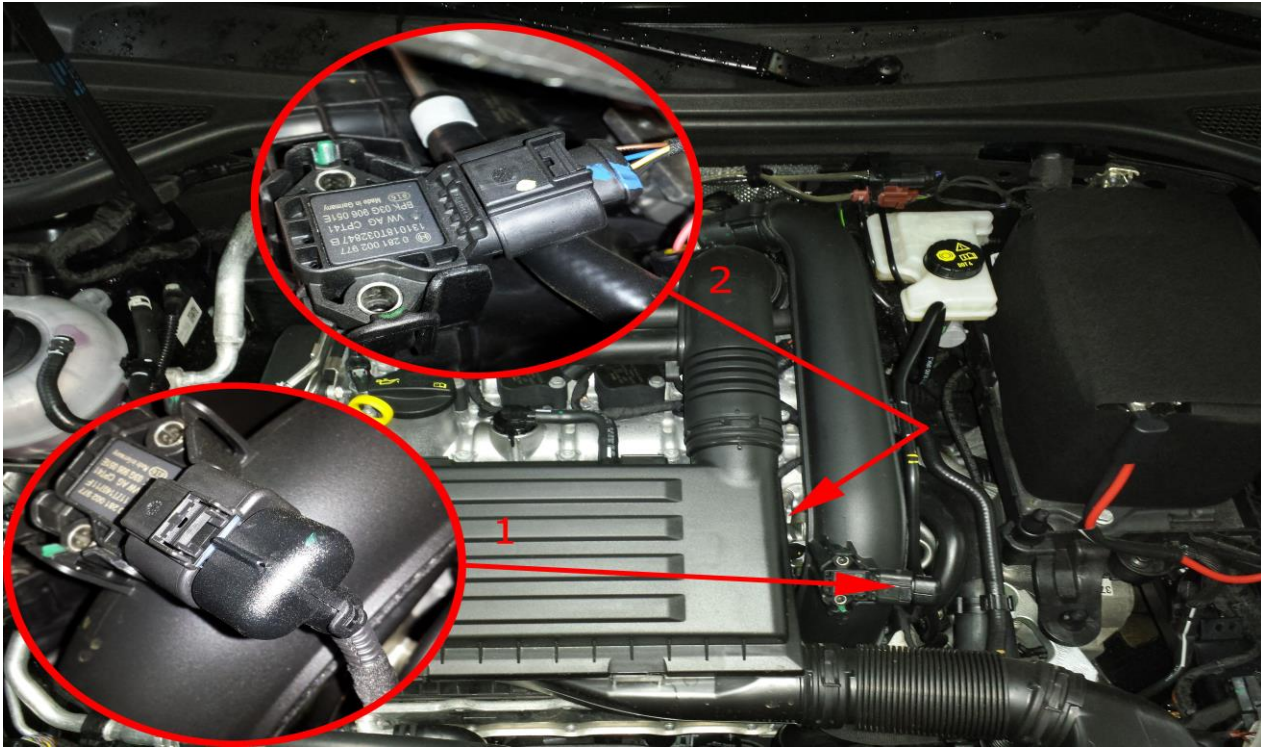

VW Tiguan VII 1.4 TFSI 150PS

1. Box type: VT401200-008.
2. Find plug for manifold pressure sensor. Disconnect it and connect box adapter between.

3. Connect yellow-red wire to positive terminal of a battery.