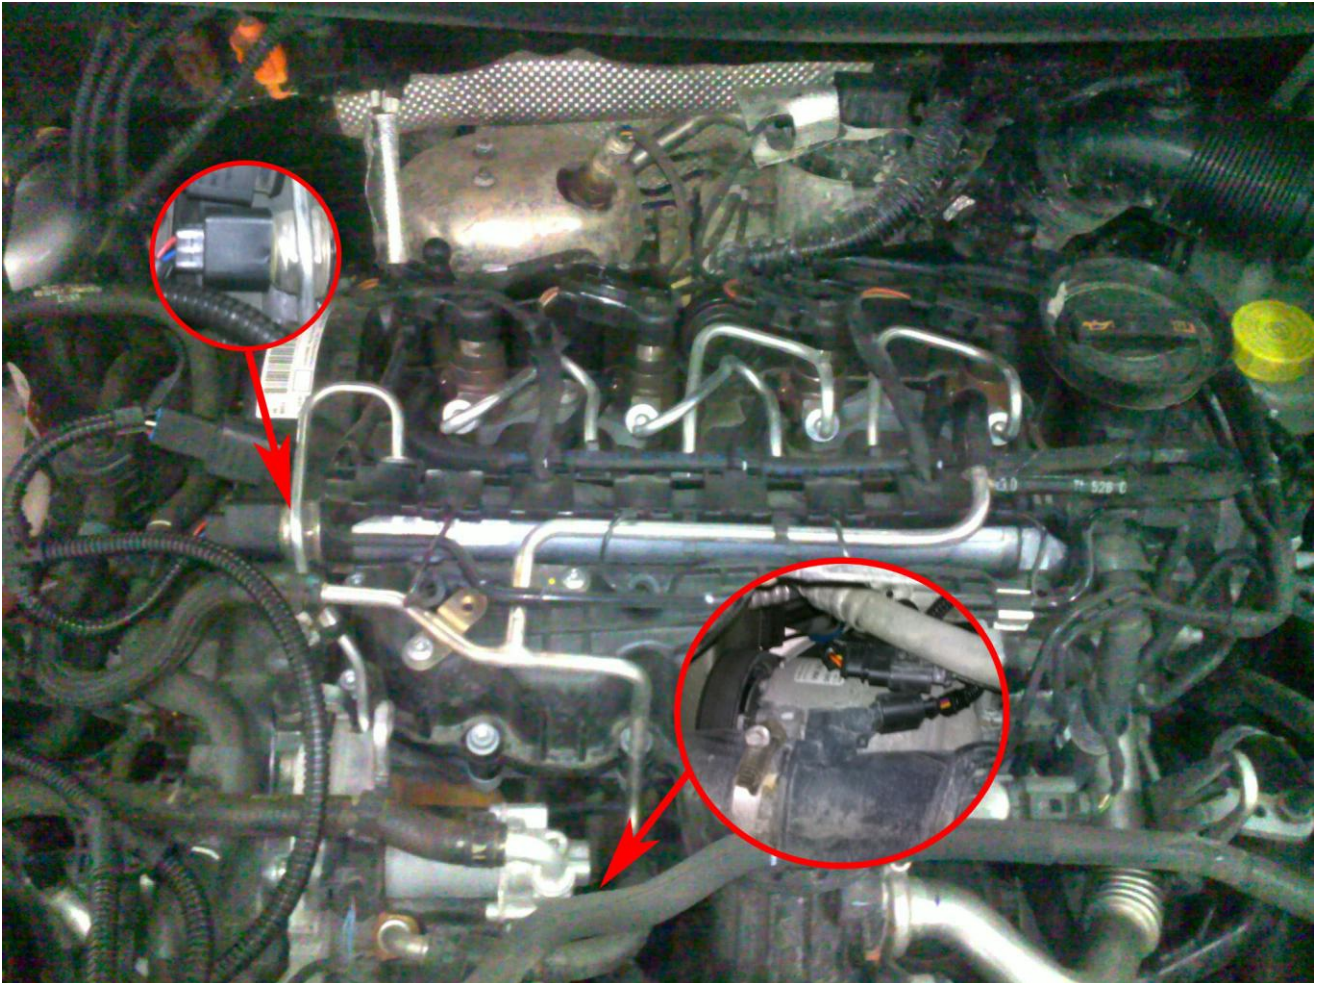

Skoda Fabia 1.6 TDI 75HP

1. Box type: VT301200-001.
2. Find plugs for rail pressure sensor and manifold absolute pressure (from bottom). Disconnect them and connect box adapter between.

2013-up VAG 1.6 TDI Engine

1. Box type: VT101202.
2. Find plug for Fuel Rail Pressure Sensors. Disconnect it and connect box adapter between.