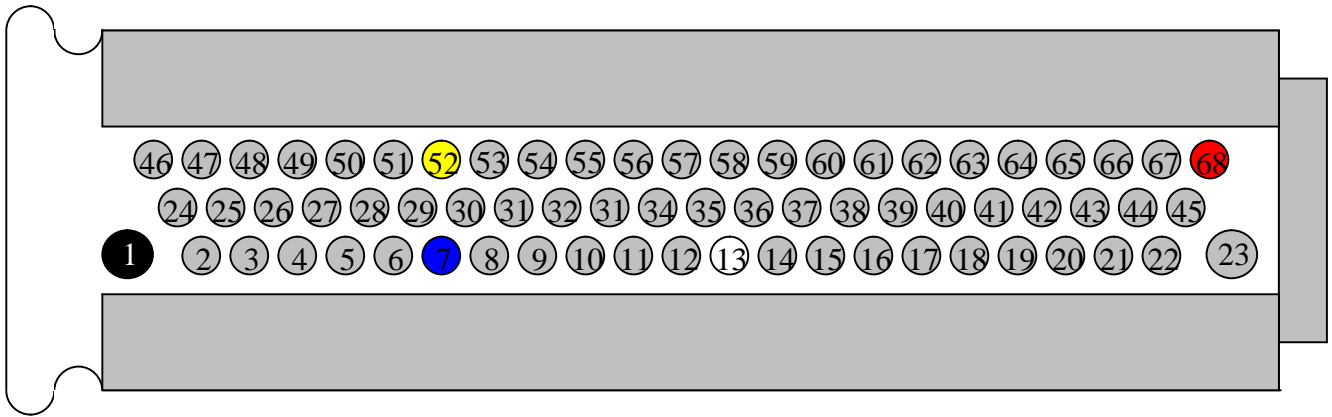

Renault Megane 1.9TD

ECU connector:

Connections:

ECU pin no.	Function	Wire color in box harness
68	Power +12V	Red
1	Ground	Black
52	Signal 1	Yellow
7	Signal 2	Blue
13	MAP sensor signal	White