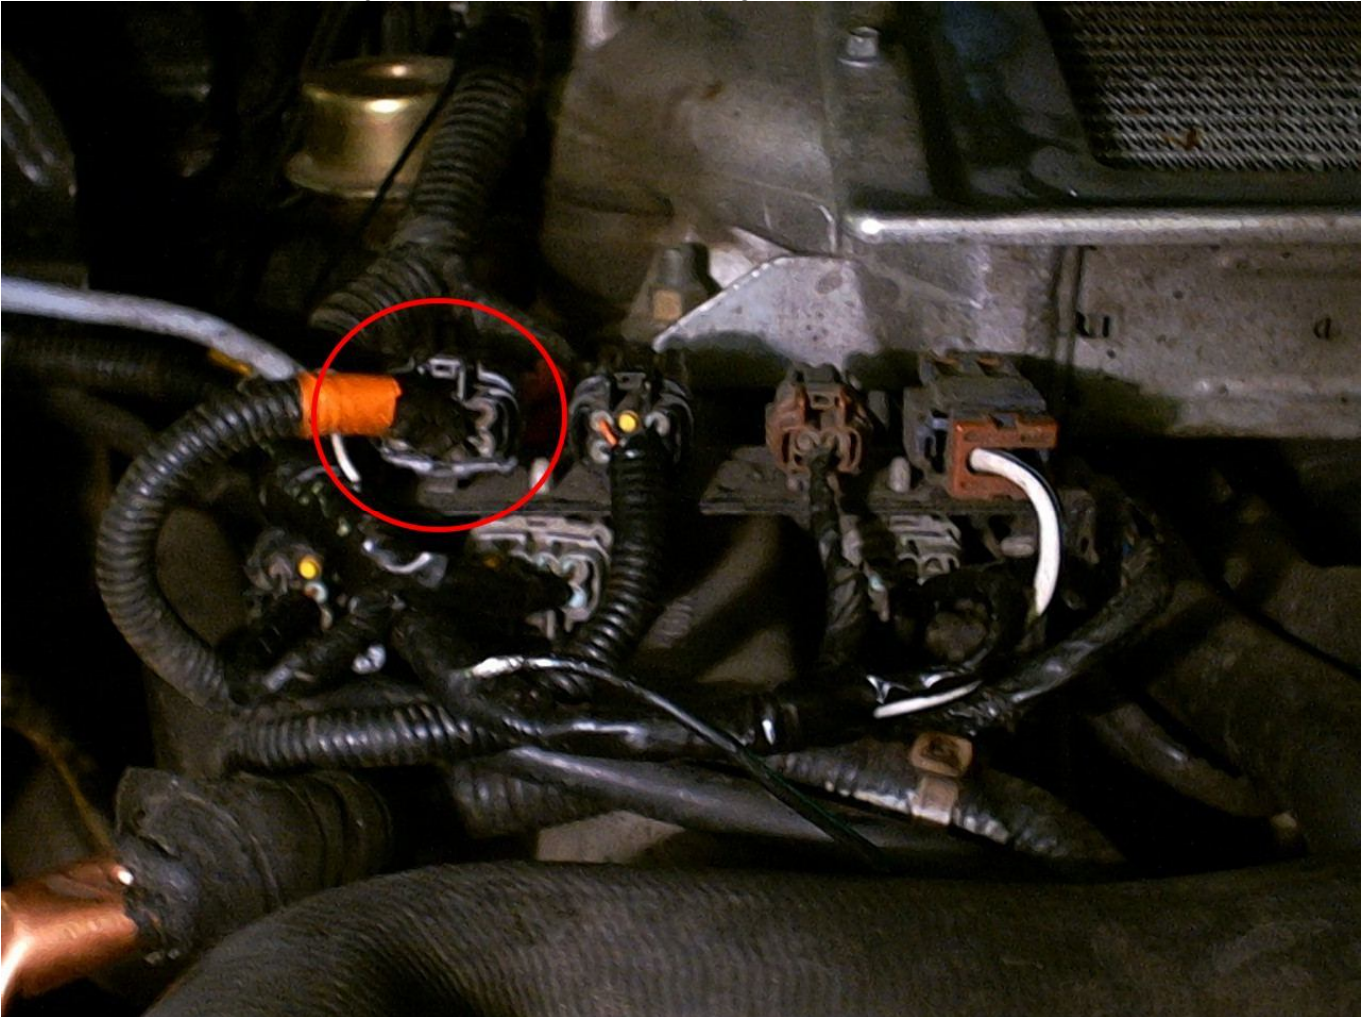

Nissan Terrano 2.7TD 125HP 2000 – Zexel Fuel Pump

1. Connect black, blue and yellow wire to fuel pump plug.

2. Connect red and white wire to Airmass sensor plug.