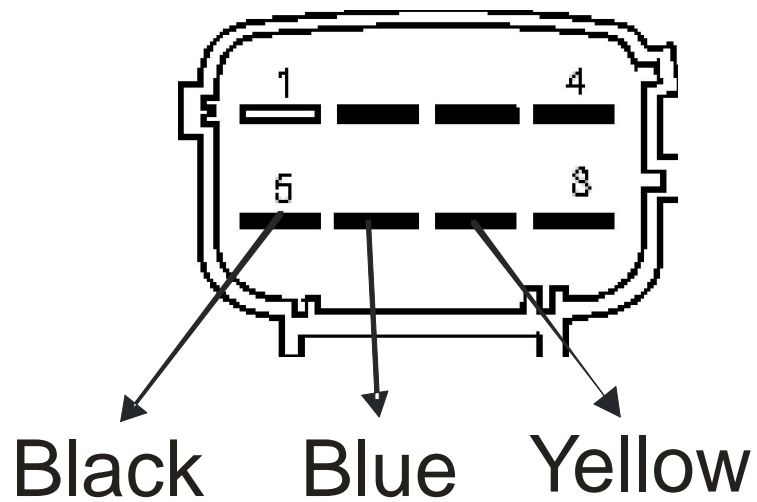

Nissan Terrano 2.7TD 125HP 2000 – Zexel Fuel Pump

1. Connect black, blue and yellow wire to fuel pump plug.

2. Connect red and white wire to Airmass sensor plug.