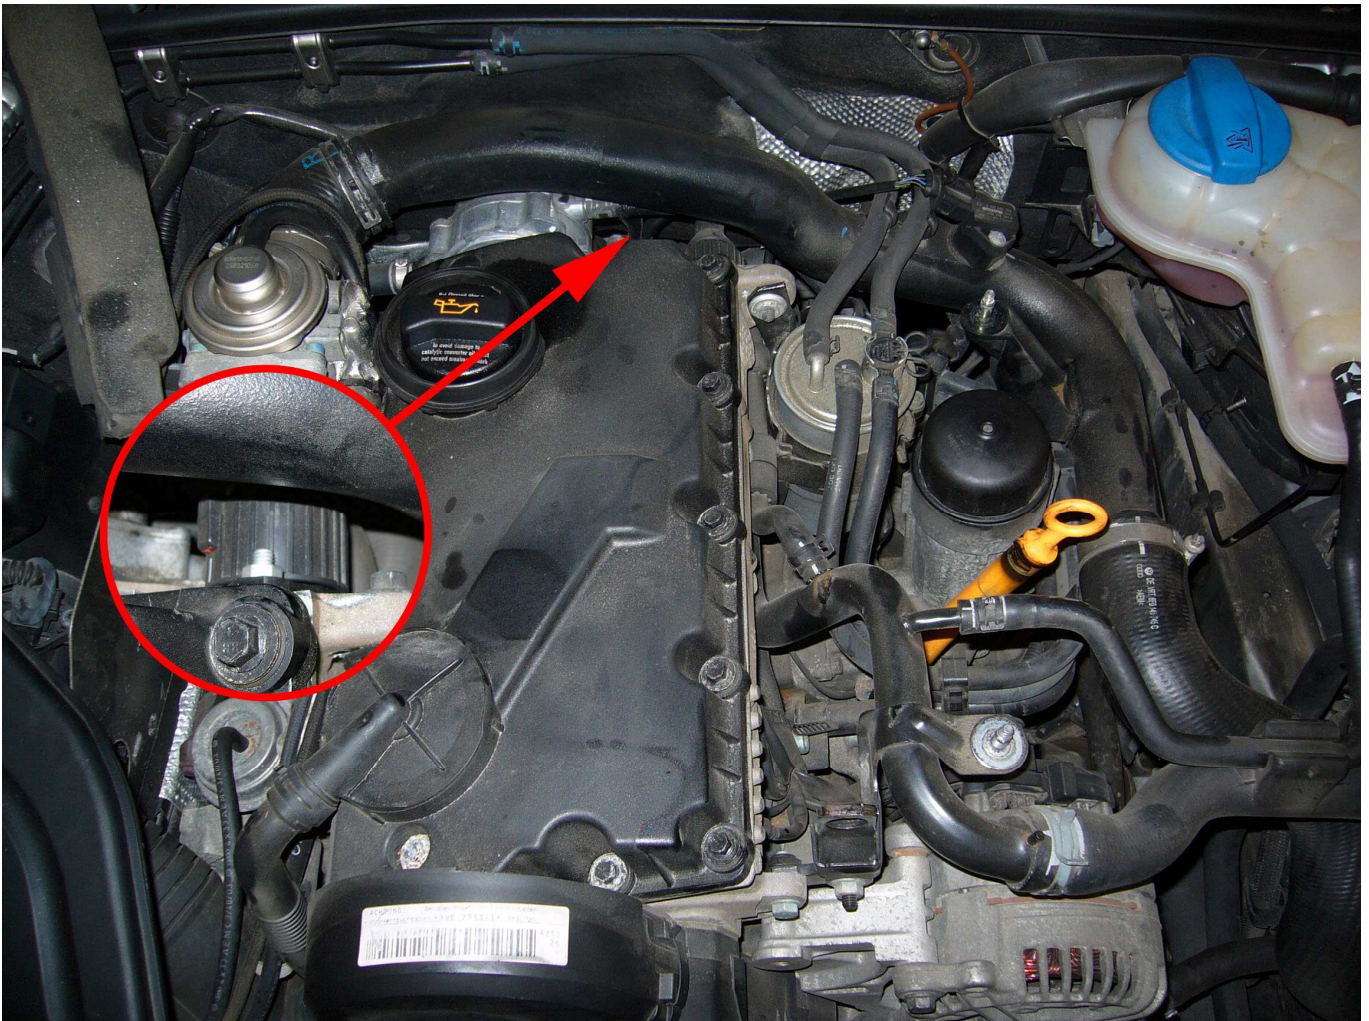

## Audi A4 1.9TDI 101HP

1. Box type: VT101301.
2. Find plug for injector harness. Disconnect it and connect box adapter between.

3. Connect black ( - ) and red ( + ) wires to battery.