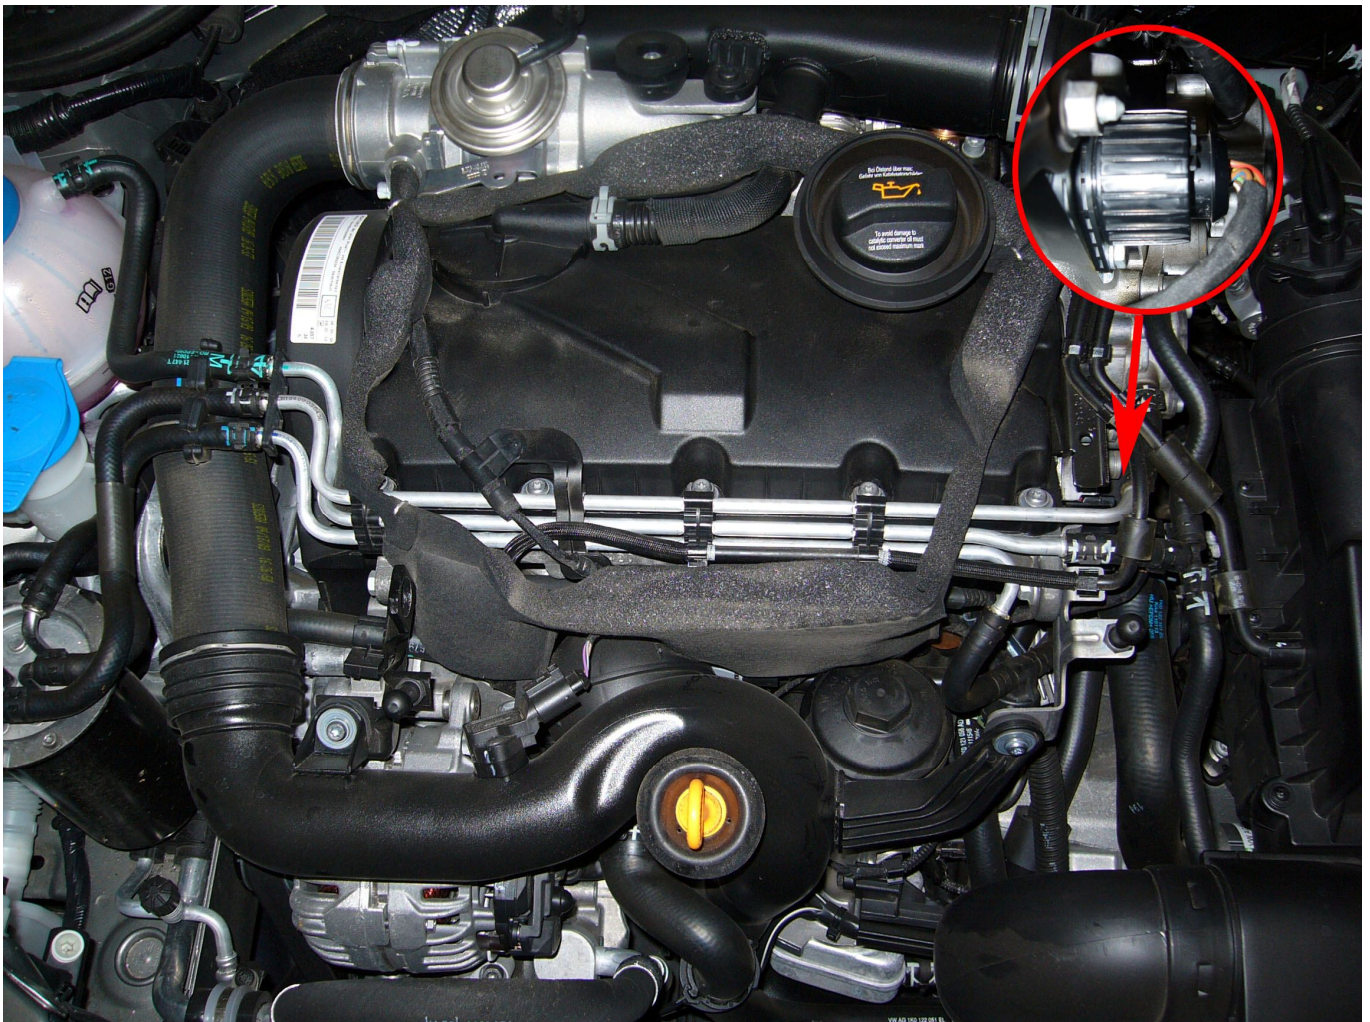

Skoda Octavia 1.9TDI 105HP

1. Box type: VT101301.
2. Find plug for injector harness. Disconnect it and connect box adapter between.

3. Connect black (-) and red (+) wires to battery.