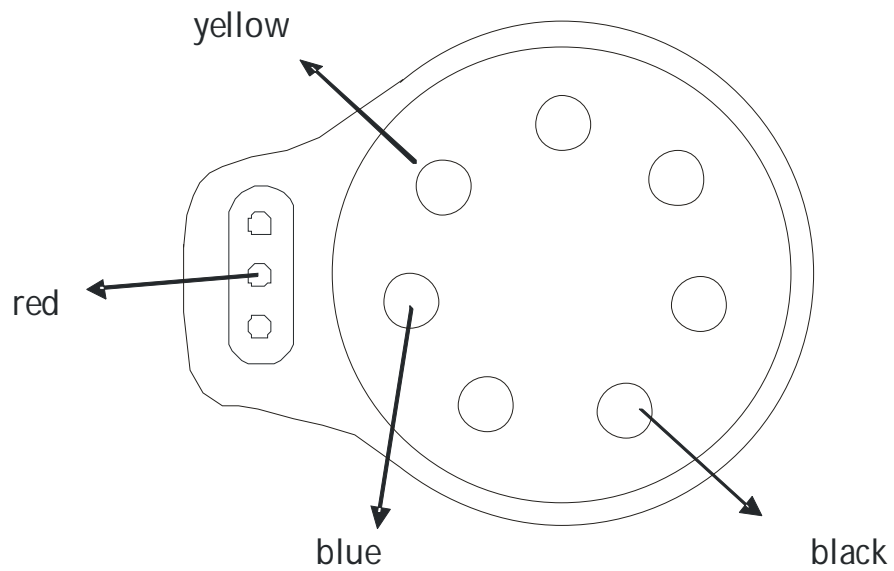

Nissan Terrano 2.7TD – Bosch Fuel Pump

1. Connect black, blue, red and yellow wire to fuel pump plug.

2. Connect white wire to Airmass sensor plug.