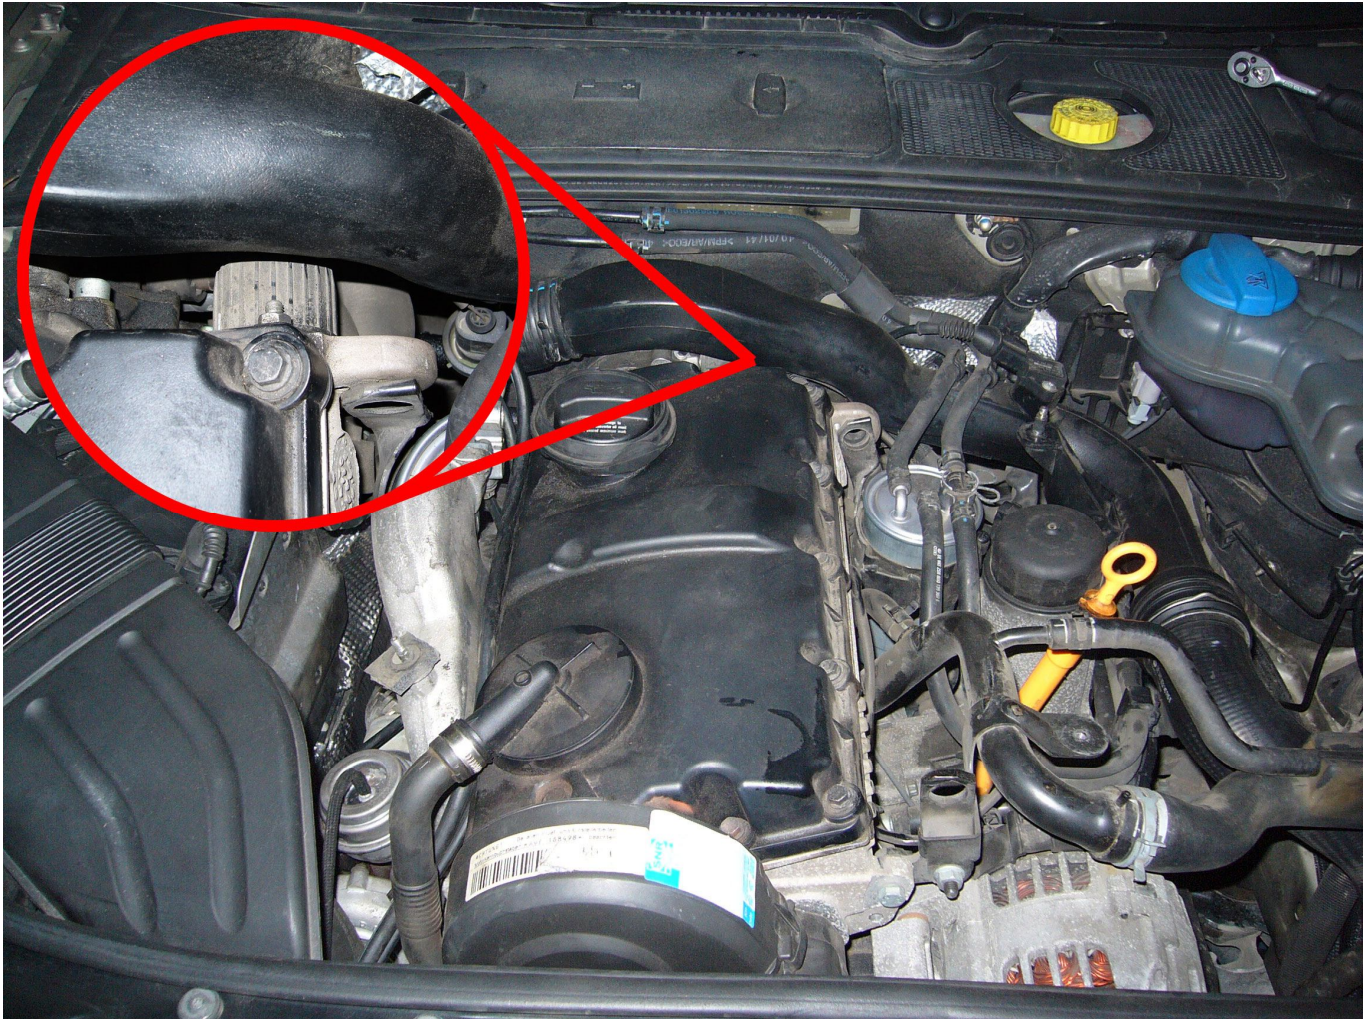

Audi A4 1.9TDI 130HP 2002

1. Find plug for injector harness. Disconnect it and connect box adapter between.

2. Connect black and red wires to battery.